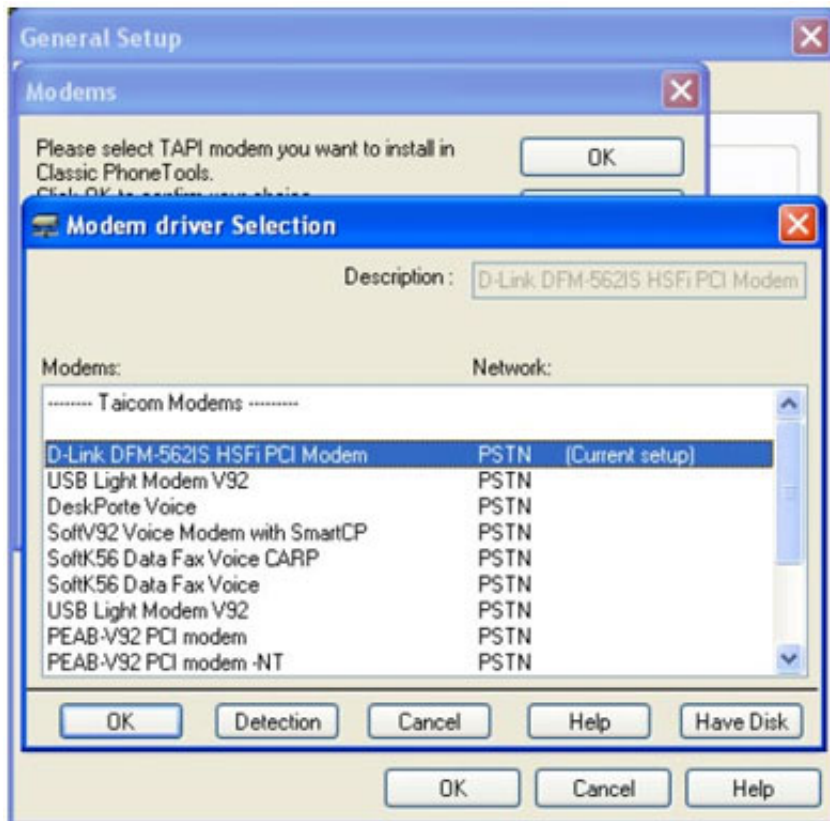

A USB port is offered for flexibility in setting up the device

1. [modem drivers](#)
2. [modem drivers for windows 7](#)
3. [modem drivers for windows xp](#)

4GHz (802.11b) Accessibility Point The N-Link DWL-900AG is an IEEE 802.11b Cellular Access Point with point-to-point bridging capability that offers an easy solution for hooking up two places through a cellular connection.. D-Link DFM-560e Modem Car owner Software M-Link DFM-560e Modem Driver Show: All Advertisement D-Link Wireless Accessibility Point Utility can be a software program for configuring and managing the DWL-900AP gadget, can remotely manage the DWL-900AG Wi-Fi 2.

modem drivers

modem drivers, modem drivers for windows 10, modem drivers for windows 7, modem drivers for windows 7 ultimate, modem drivers for windows xp, modem drivers for ubuntu, modem drivers update, zte modem drivers, huawei modem drivers, conexant modem drivers, drivers modem huawei, drivers modem zte, drivers modem tp link [Chelem Card Game](#)

[Phecca Usb Midi Driver For Mac](#)

[Mavis Beacon Teaches Typing V16](#)

modem drivers for windows 7

[Html5 Download Mac](#)