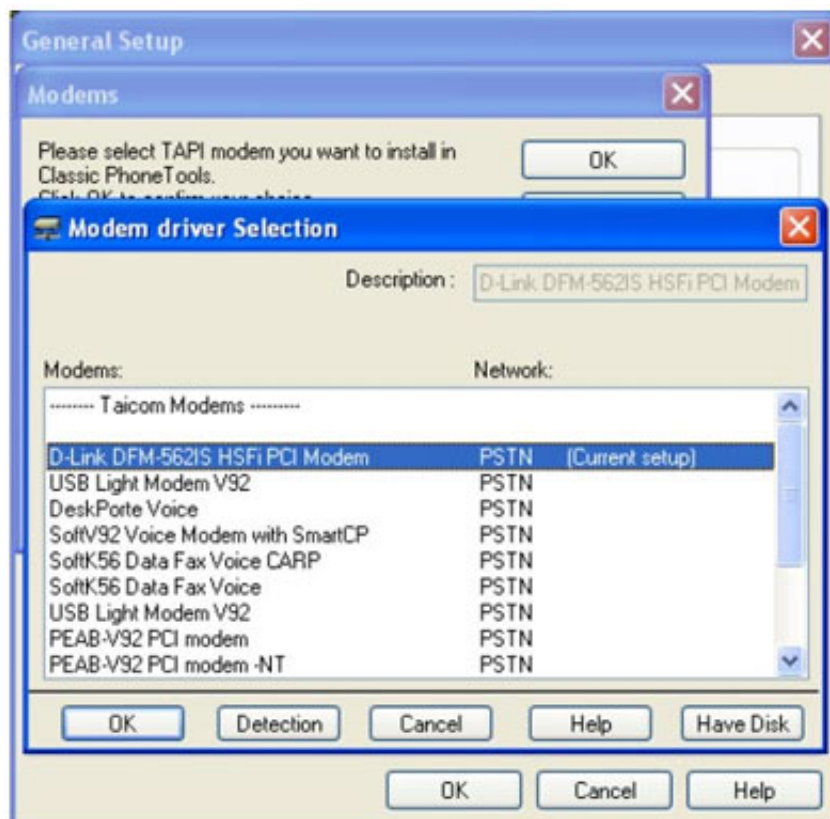

DOWNLOAD

DOWNLOAD

[Dfm 560es Modem Drivers For Mac](#)